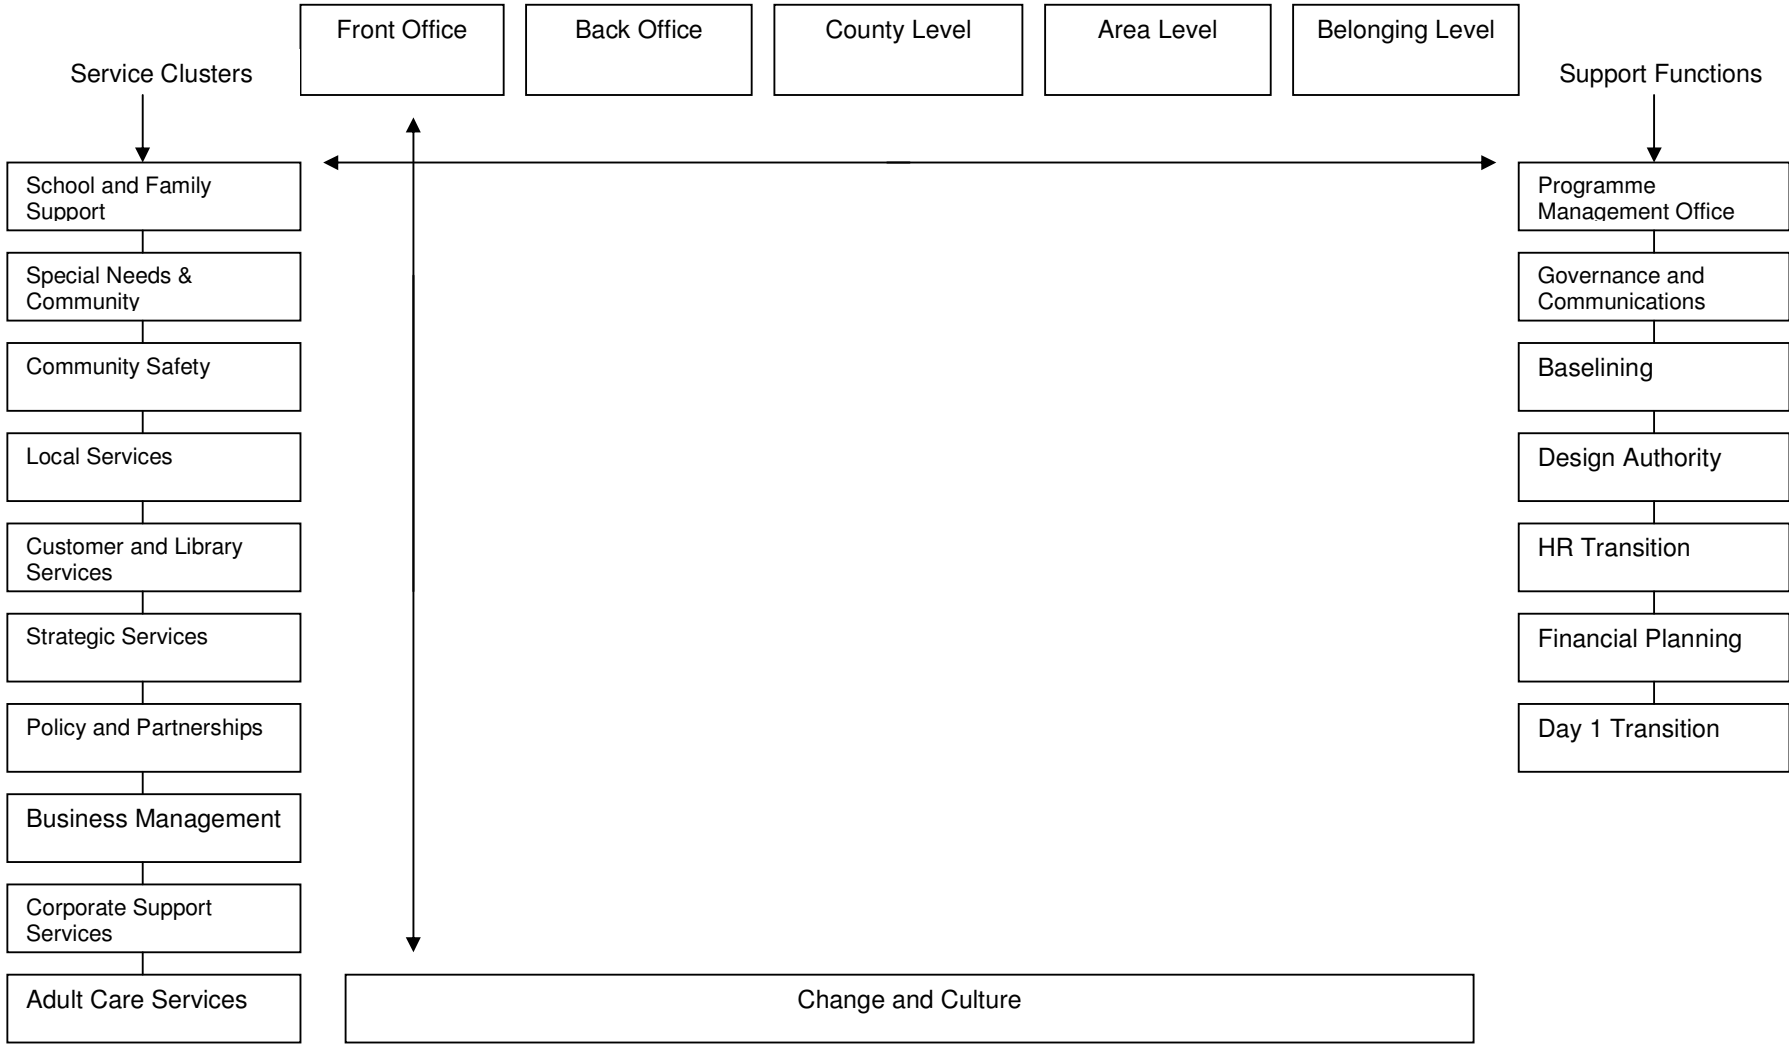

Design Work Streams

19th February 2008